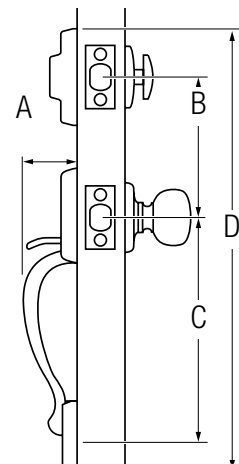

Door prep Cross Bore 2-1/8". Edge Bore 1"

Backset Adjustable to 2-3/8" or 2-3/4"

Door Thickness 1-3/8" - 1-3/4" standard doors

Cylinder Pin and Tumbler - 5 pin Weiser keyway (VP)
5-Pin Kwikset keyway (BP)

Latch 1" x 2-1/4" square-corner or drive in

Strikes For HS: 2-1/4" full lip / For DB: 1" x 2-1/4"

Bolt For HS: 1/2" throw For DB: 1" throw

Door Handling Non-handed

ADA N/A

UL N/A

Warranty Lifetime Mechanical & 5 Year-Limited Finish

Design	A	B	C	D
Branton	2-5/32"	5-1/2"	8-13/32"	17-5/8"

SAFE LOCK

weiserlock.com